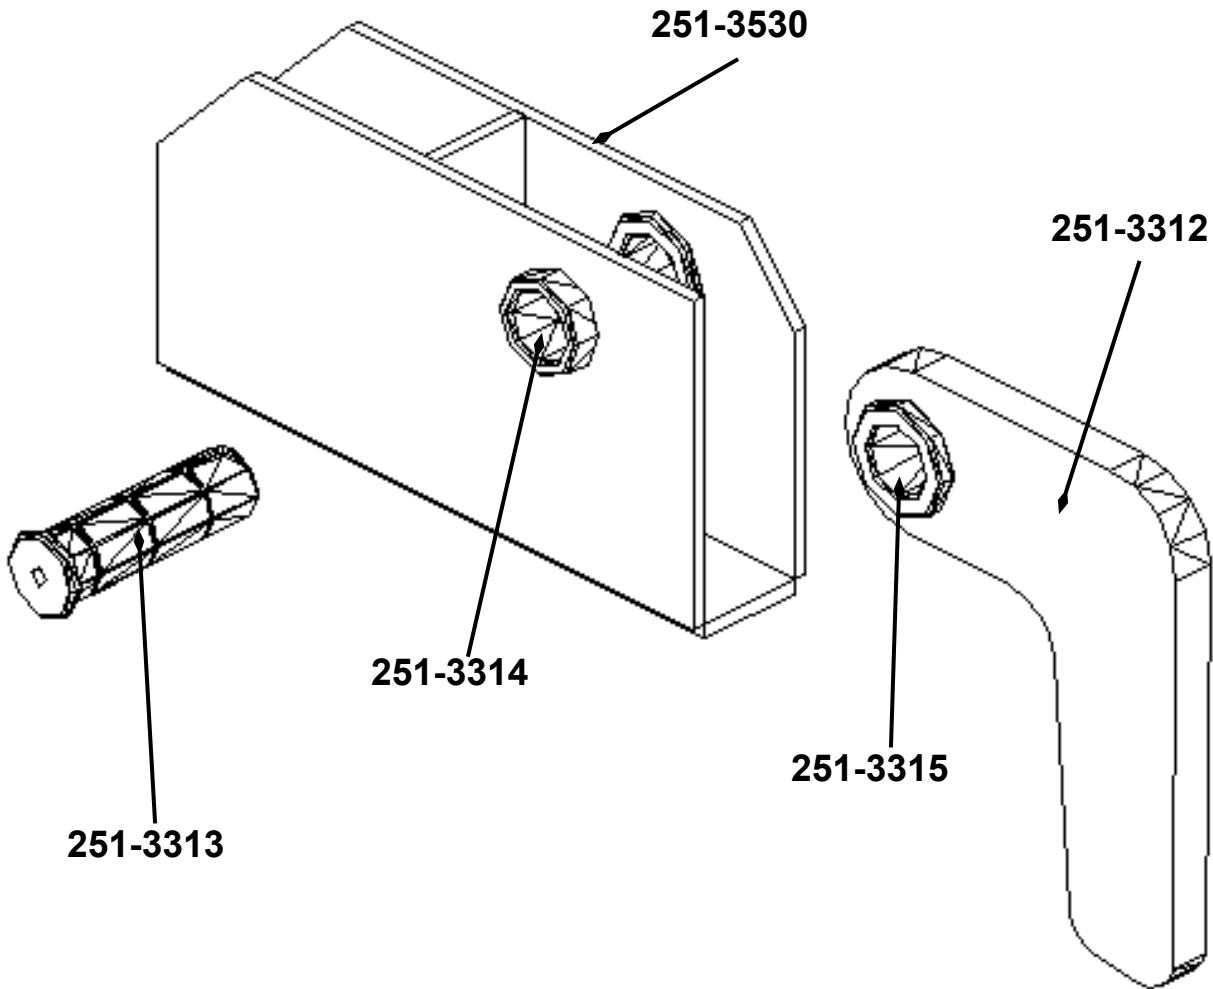

Tailgate Hinge Assembly

Tailgate Hinge Assembly

251-3312	Hinge Arm (Without Bushing)
251-3313	Hinge Pin
251-3314	Short Bushing
251-3315	Long Bushing
251-3530	Tailgate Hinge Assembly