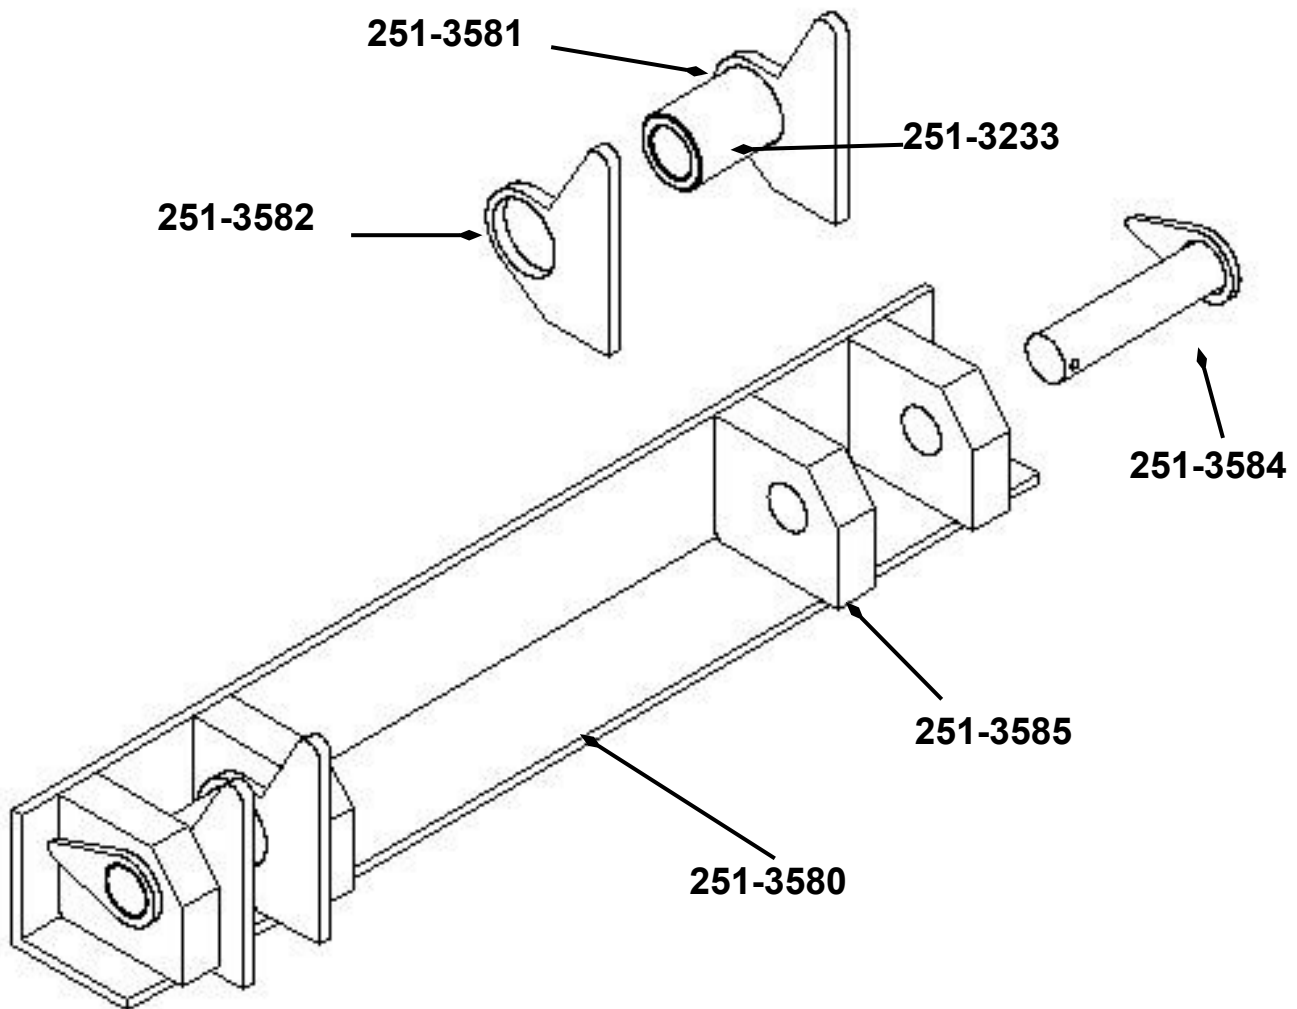

Heavy Duty Rear Dump Hinge

Heavy Duty Rear Dump Hinge

- 251-3580 Dump Bed Heavy Duty Hinge
- 251-3581 Dump Bed Heavy Duty Hinge Arm (With Bushing)
- 251-3582 Dump Bed Heavy Duty Hinge Arm (Without Bushing)
- 251-3233 Dump Bed Heavy Duty Hinge Bushing (Without Hinge Arm)
- 251-3584 Dump Bed Heavy Duty Hinge Pin
- 251-3585 Dump Bed Heavy Duty Hinge Side Plate