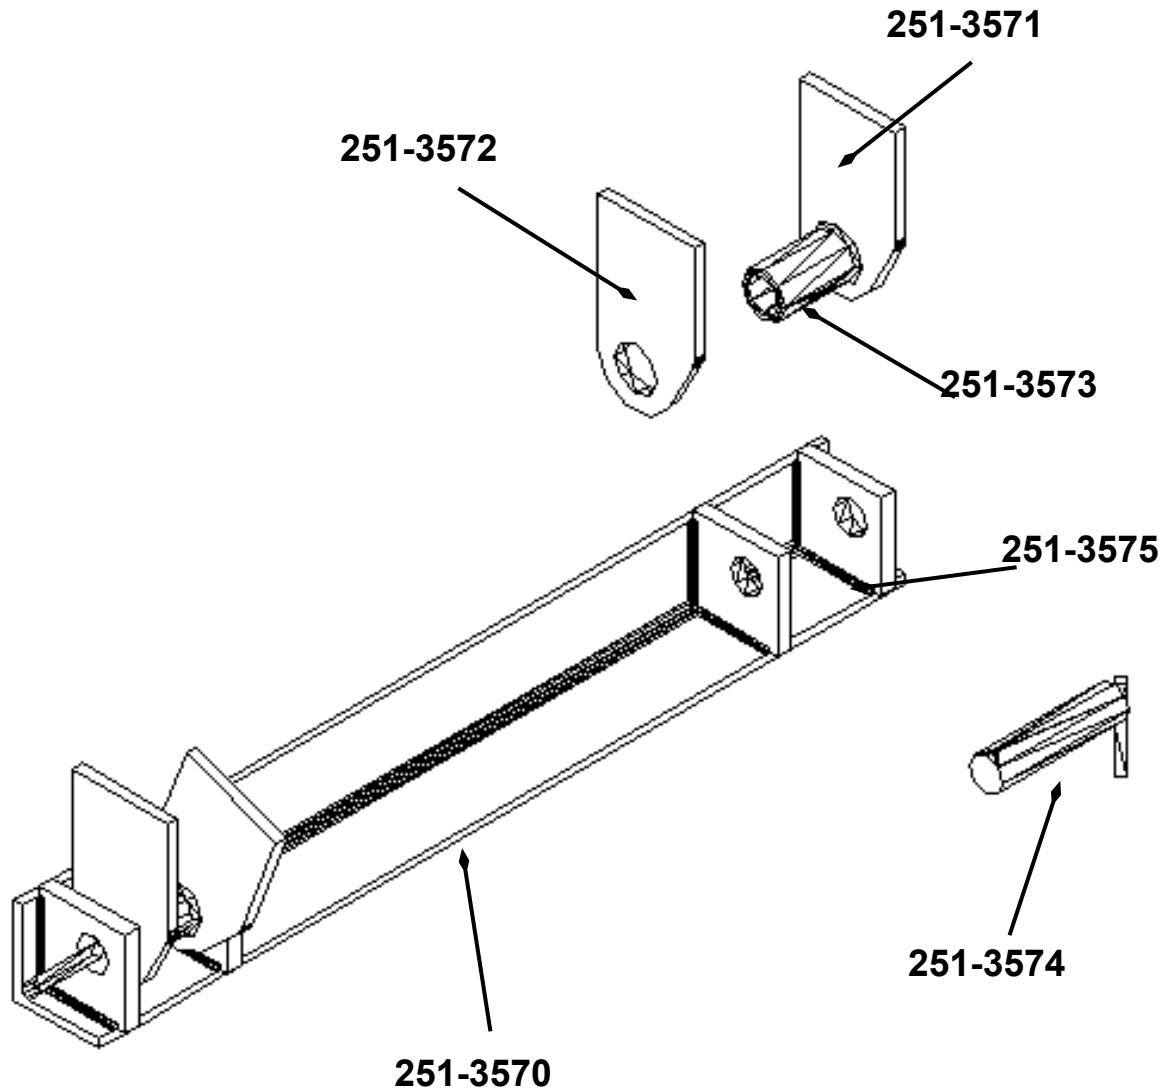

# Standard Duty Rear Dump Hinge

## Standard Duty Rear Dump Hinge

- 251-3570 Dump Bed Standard Duty Hinge
- 251-3571 Dump Bed Standard Duty Hinge Arm (With Bushing)
- 251-3572 Dump Bed Standard Duty Hinge Arm (Without Bushing)
- 251-3573 Dump Bed Standard Duty Hinge Bushing (Without Hinge Arm)
- 251-3574 Dump Bed Standard Duty Hinge Pin
- 251-3575 Dump Bed Standard Duty Hinge Side Plate

## Pin

251-3555 (1-15/16" x 13" W/ 9/16" Hole)