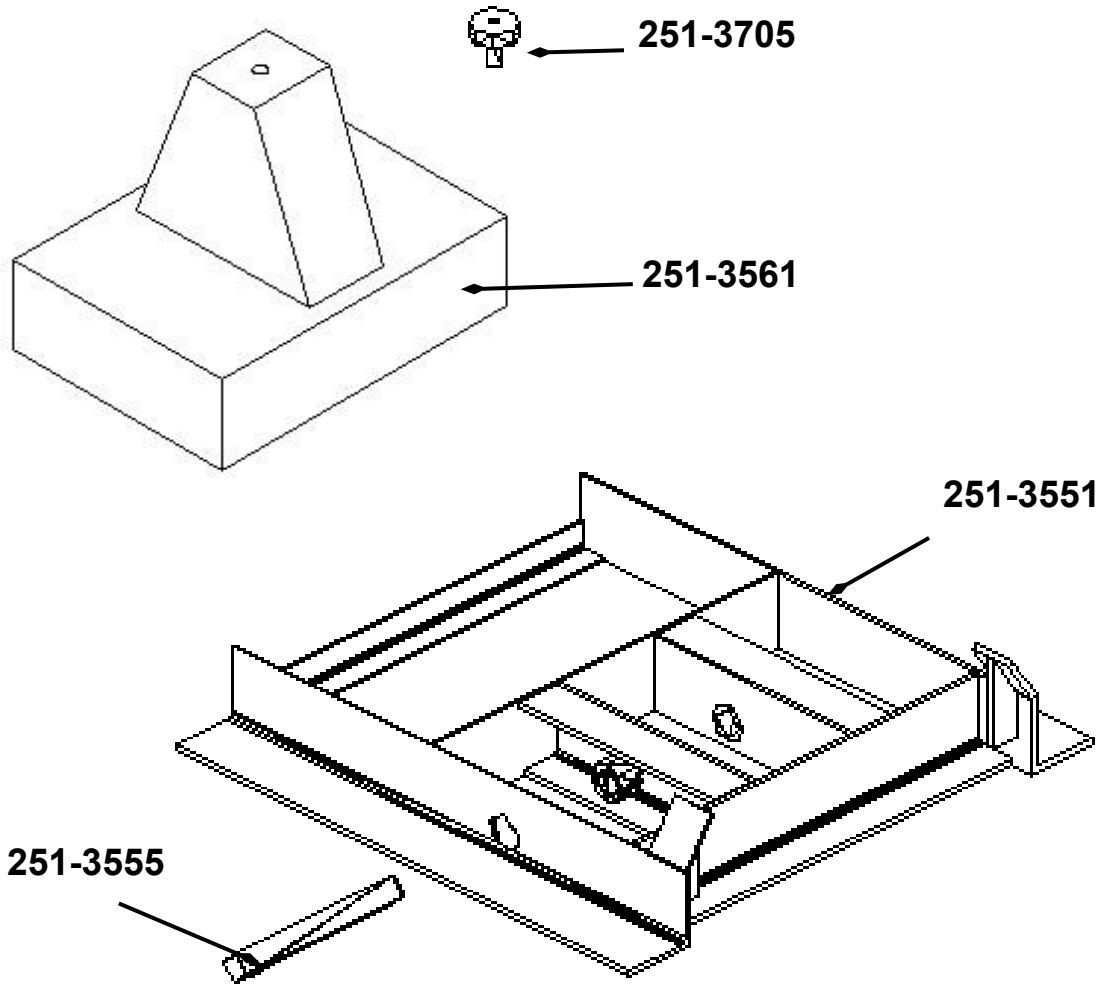

## Standard Duty Rear Dump Hinge

- 251-3570 Dump Bed Standard Duty Hinge
- 251-3571 Dump Bed Standard Duty Hinge Arm (With Bushing)
- 251-3572 Dump Bed Standard Duty Hinge Arm (Without Bushing)
- 251-3573 Dump Bed Standard Duty Hinge Bushing (Without Hinge Arm)
- 251-3574 Dump Bed Standard Duty Hinge Pin
- 251-3575 Dump Bed Standard Duty Hinge Side Plate

## Pin

251-3555 (1-15/16" x 13" W/ 9/16" Hole)